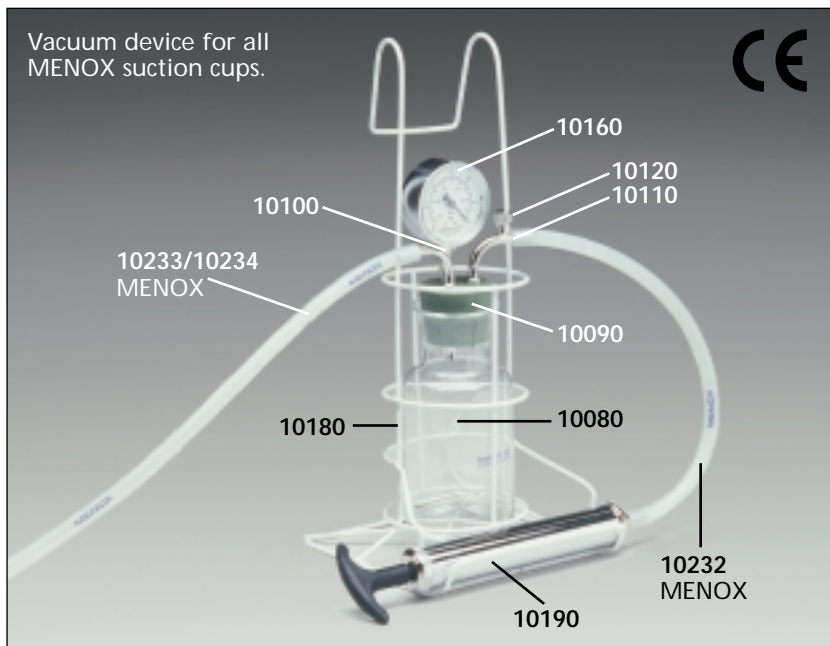

## The original Vacuum Extractor

*by Malmström*

09990 Vacuum Extractor, complete with 3 suction cups, 40, 50, 60 mm, with handles and vacuum device (hand-operated), spare bottle and spare gasket.

CE 0413

10231  
MENOX

10025  
(50 mm)

10015  
(50 mm)

10040

- 10004 Suction cup of stainless steel, complete with traction handle, 40 mm opening diameter.
- 10005 Ditto, 50 mm.
- 10006 Ditto, 60 mm.
- 10014 Suction cup of stainless steel with bottom plate only, 40 mm opening diameter.
- 10015 Ditto, 50 mm.
- 10016 Ditto, 60 mm.
- 10024 Bottom plate of stainless steel with fixed traction chain, 40 mm diameter.
- 10025 Ditto, 50 mm.
- 10026 Ditto, 60 mm.
- 10040 Traction handle of stainless steel with stop clip.
- 10231 Silicone rubber tubing, 32 cm. MENOX

Vacuum device for all MENOX suction cups.

Electric pumps are available.  
For further information, please inquire.

- |   |  |  |
|---|--|--|
| 10080 Vacuum bottle of glass.               | 10180 Plastic covered basket for bottle.             | 10231 Ditto, 32 cm long, MENOX for Malmström cups.   |
| 10090 Rubber plug with 3 holes.             | 10190 Vacuum pump.                                   | 10232 Ditto, 50 cm long, MENOX for pump.             |
| 10100 Connector, angled.                    | 10200 Silicone rubber valve membrane for part 10190. | 10233 Ditto, 120 cm long, MENOX for Malmström model. |
| 10110 Ditto, with screw valve.              | 10210 Silicone rubber washer for ditto.              | 10234 Ditto, 150 cm long, MENOX for Bird models.     |
| 10120 Screw cap for ditto.                  | 10230 Silicone rubber tubing, by the MENOX           |  |
| 10130 Gasket for ditto.                     |  |  |
| 10160 Vacuum gauge with straight connector. |  |  |