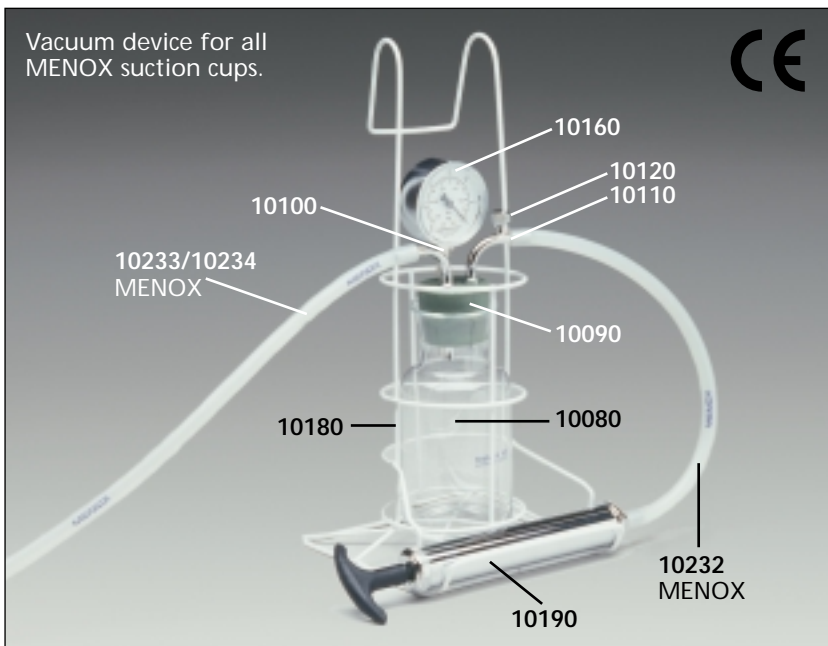

CE 0413

10234  
MENOX

20505 (50 mm)  
(not included in No 20300)

20405  
(50 mm)

20425  
(50 mm)

20460

30700

- 20404 Anterior suction cup of stainless steel, complete, 40 mm opening diameter.
- 20405 Ditto, 50 mm.
- 20406 Ditto, 60 mm.
- 20424 Bottom plate of polypropylene, 40 mm.
- 20425 Ditto, 50 mm.
- 20426 Ditto, 60 mm.
- 20460 Locking ring for the tubing.
- 30700 Traction handle with hook of stainless steel.
- 10234 Silicone rubber tubing, 1,5 m. **MENOX**
- 20505 Posterior suction cup of stainless steel, with chain, complete, 50 mm opening diameter.

Electric pumps are available.  
For further information, please inquire.

Vacuum device for all  
MENOX suction cups.

- 10080 Vacuum bottle of glass.
- 10090 Rubber plug with 3 holes.
- 10100 Connector, angled.
- 10110 Ditto, with screw valve.
- 10120 Screw cap for ditto.
- 10130 Gasket for ditto.
- 10160 Vacuum gauge with straight connector.