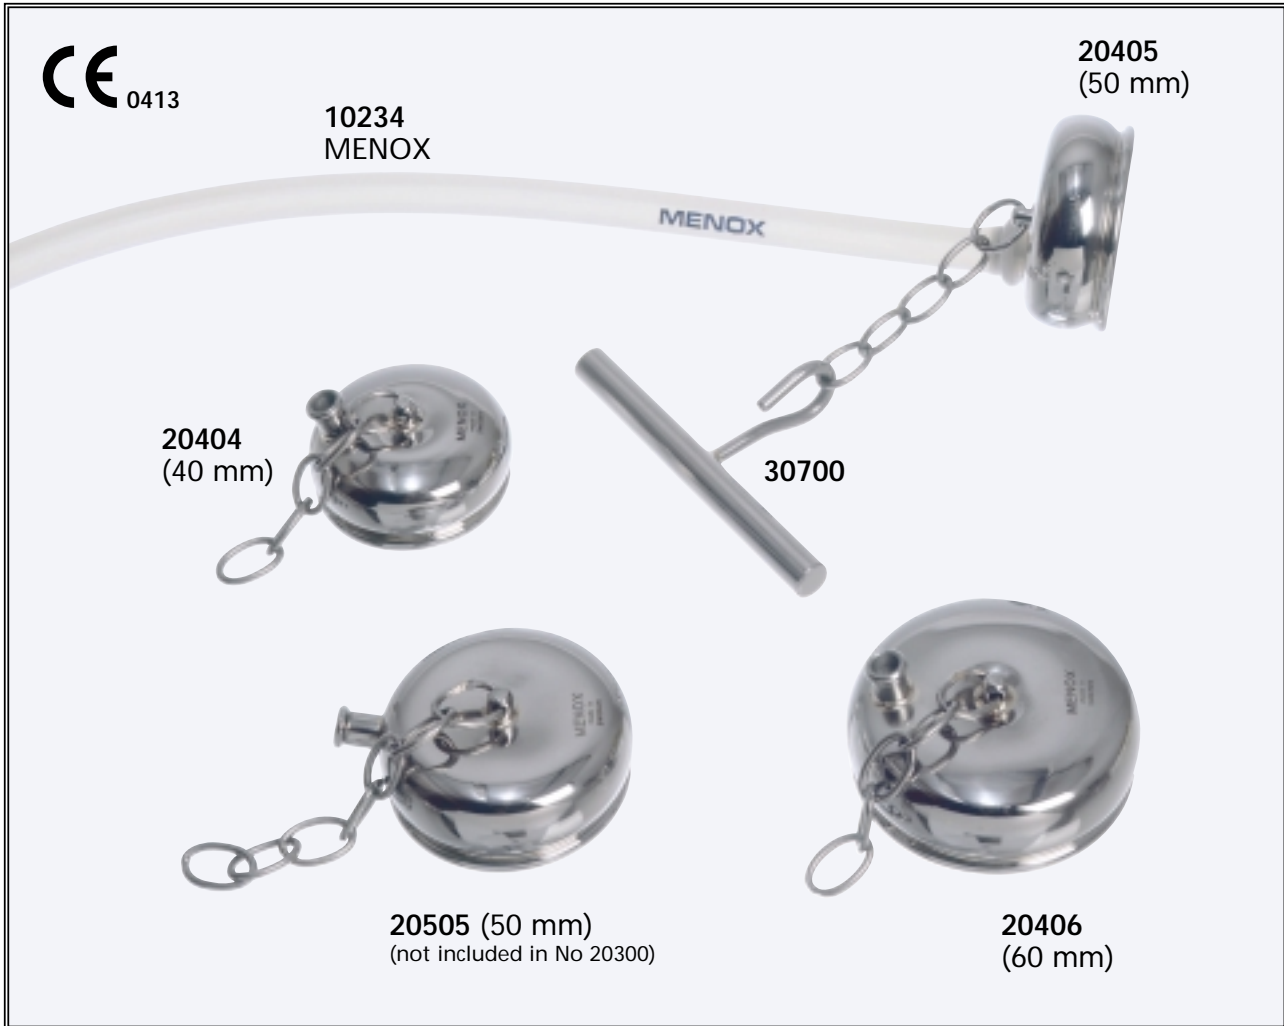

10231  
MENOX

10025  
(50 mm)

10015  
(50 mm)

10040

- 10004 Suction cup of stainless steel, complete with traction handle, 40 mm opening diameter.
- 10005 Ditto, 50 mm.
- 10006 Ditto, 60 mm.
- 10014 Suction cup of stainless steel with bottom plate only, 40 mm opening diameter.
- 10015 Ditto, 50 mm.
- 10016 Ditto, 60 mm.
- 10024 Bottom plate of stainless steel with fixed traction chain, 40 mm diameter.
- 10025 Ditto, 50 mm.
- 10026 Ditto, 60 mm.
- 10040 Traction handle of stainless steel with stop clip.
- 10231 Silicone rubber tubing, 32 cm. MENOX

## The modified Vacuum Extractor

*by Bird*

20300 Vacuum Extractor by Bird complete with 3 anterior suction cups, 40, 50, 60 mm, bottom plate of polypropylene, one traction handle, vacuum device (hand-operated), spare bottle and spare gasket.

CE 0413

10234  
MENOX

20505 (50 mm)  
(not included in No 20300)

20405  
(50 mm)

20425  
(50 mm)

20460

30700

- 20404 Anterior suction cup of stainless steel, complete, 40 mm opening diameter.
- 20405 Ditto, 50 mm.
- 20406 Ditto, 60 mm.
- 20424 Bottom plate of polypropylene, 40 mm.
- 20425 Ditto, 50 mm.
- 20426 Ditto, 60 mm.
- 20460 Locking ring for the tubing.
- 30700 Traction handle with hook of stainless steel.
- 10234 Silicone rubber tubing, 1,5 m. **MENOX**
- 20505 Posterior suction cup of stainless steel, with chain, complete, 50 mm opening diameter.

### Available in two sizes:

REF 50000 "SILC CUP" of silicone rubber, 60 mm diameter, complete with 1.5 m silicone tubing.

REF 50005 "SILC CUP" of silicone rubber, 50 mm diameter, complete with 1.5 m silicone tubing.