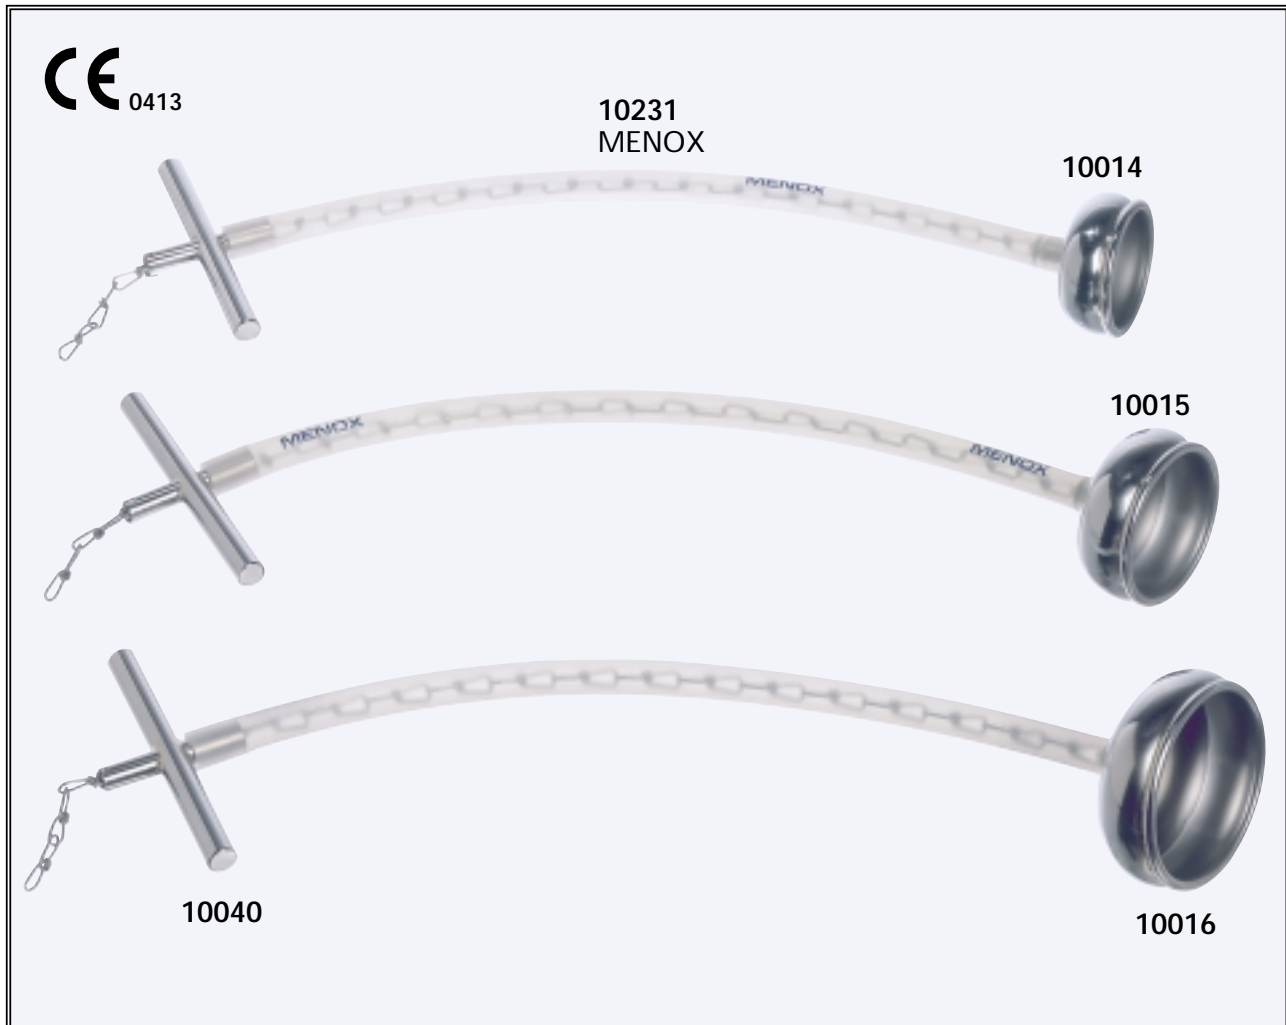

MENOX

The original Vacuum Extractor

by Malmström

09990 Vacuum Extractor, complete with 3 suction cups, 40, 50, 60 mm, with handles and vacuum device (hand-operated), spare bottle and spare gasket.